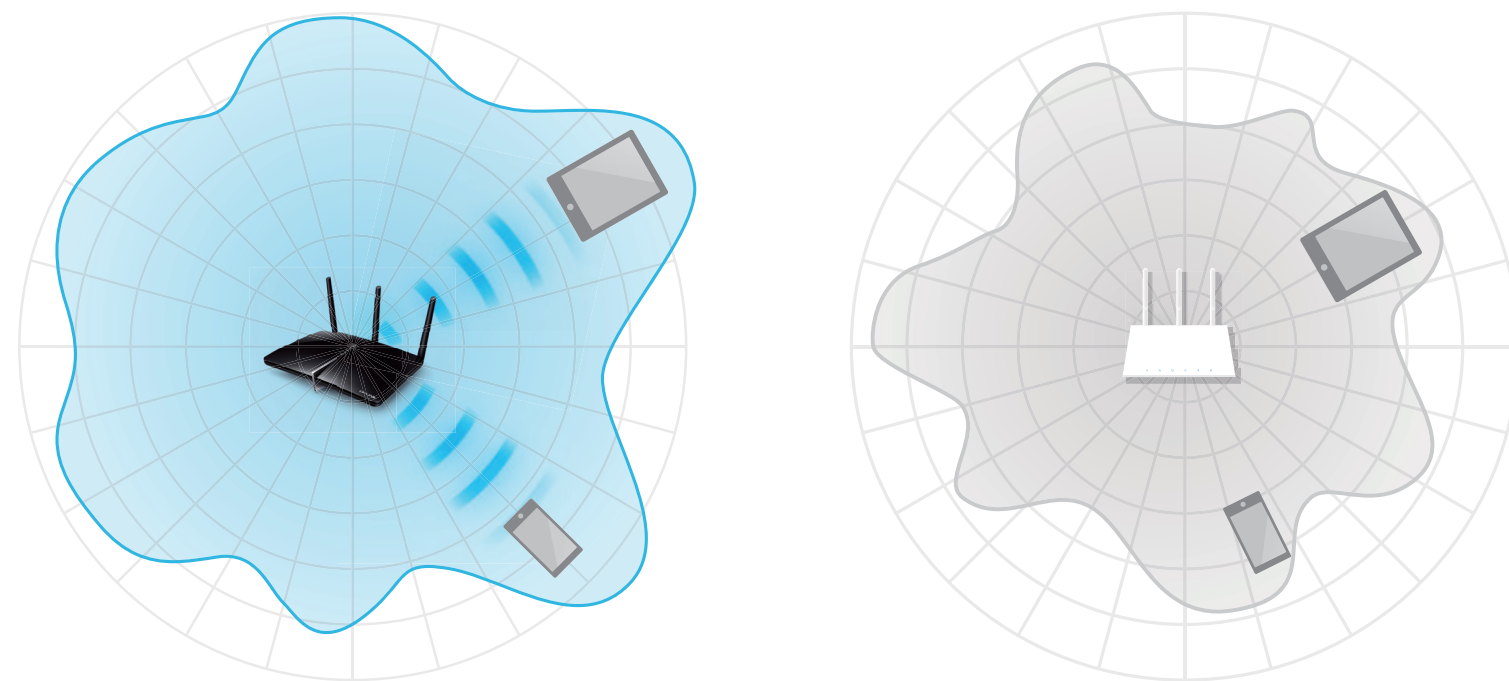

## Ease of Use

- **Hassle-free Management with Tether App** – Tether App allows easy network management at your fingertips
- **3-Step Quick Installation** – Easy Setup Assistant supporting multiple languages provides a quick & hassle free installation
- **Built-in Intelligent Auto-detection** – Automatically figuring out which connection type to use in a flash, saving the trouble of searching for connection information
- **Fast Encryption** – Easy one-touch WPA wireless security encryption with the WPS button

## Security

- **Guest Network Access** – Guest Network Access provides secure Wi-Fi access for guests
- **Parental Control** – Establish restricted access policies for all connected devices
- **Easy Bandwidth Management** – IP-based Bandwidth Control makes it easier for you to manage the bandwidth of connected devices
- **VPN Support** – Secure access to your home or office network from remote devices
- **SPI and NAT Firewall** – Protects end-user devices from potential attacks from the Internet

## Beamforming Technology For Laser-Focused Wi-Fi

Beamforming concentrates the Wi-Fi signal towards your devices, focusing the data transmission toward the most-needed directions. Superior Wi-Fi bandwidth utilization increases Wi-Fi range, delivering highly targeted and efficient Wi-Fi connections.