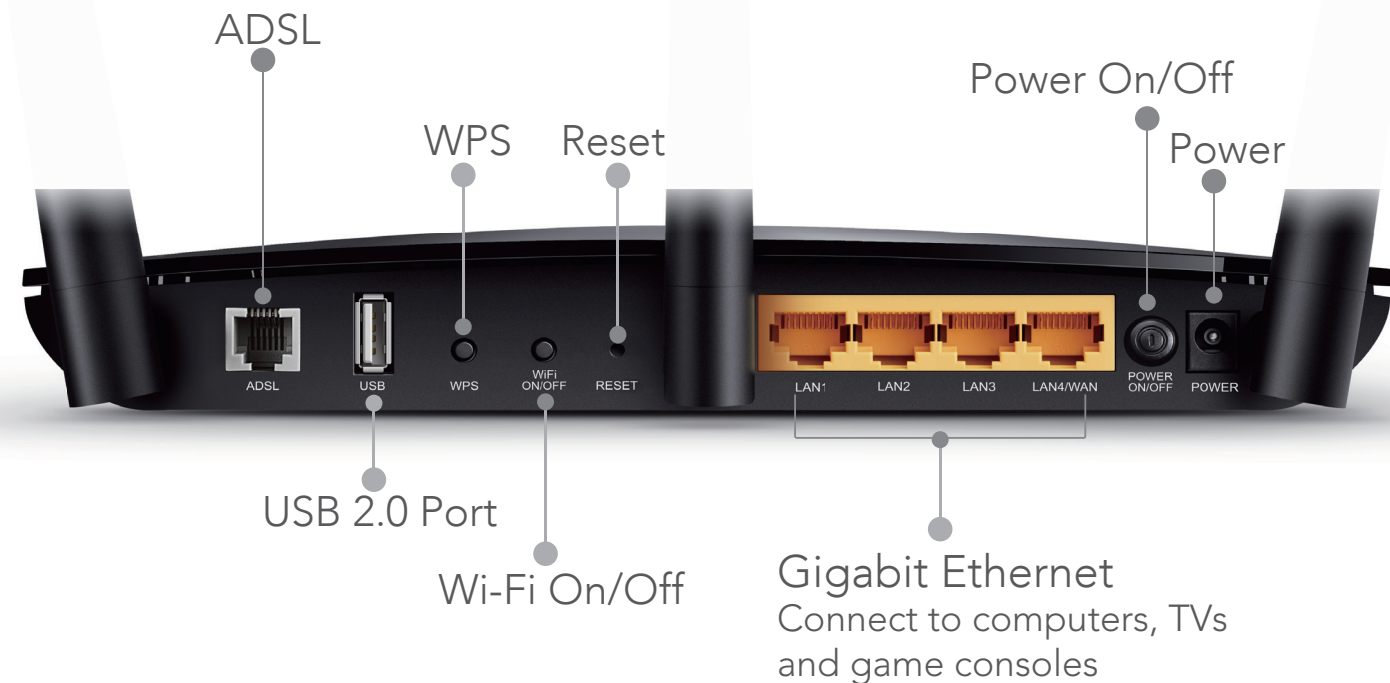

Specifications

Hardware

- **Ethernet Ports:** 3 10/100/1000Mbps RJ45 LAN Ports, 1 10/100/1000Mbps RJ45 WAN/LAN Port, 1 RJ11 Port
- **USB Ports:** One USB 2.0 Port
- **Button:** WPS Button, Reset Button, Wireless On/Off Button, Power On/Off Button
- **External Power Supply:** 12V/1.5A
- **Dimensions (W x D x H):** 9.0 x 6.3 x 1.5 in. (229 x 160 x 37mm)
- **IEEE Standards:** IEEE 802.3, 802.3u, 802.3ab
- **ADSL Standards:** Full-rate ANSI T1.413 Issue 2, ITU-T G.992.1(G.DMT), ITU-T G.994.1 (G.hs), ITU-T G.995.1
- **ADSL2 Standards:** ITU-T G.992.3 (G.DMT.bis),
- **ADSL2+ Standards:** ITU-T G.992.5
- **Antenna Type:** 3 external detachable antennas (RP-SMA)
- **Antenna Gain:** 3 x 2dBi for 2.4GHz and 3 x 3dBi for 5GHz

Wireless

- **Wireless Standards:** IEEE 802.11n/g/b 2.4GHz, IEEE 802.11ac/n/a 5GHz
- **Frequency:** 2.4GHz and 5GHz
- **Signal Rate:** 300Mbps at 2.4GHz, 433Mbps at 5GHz
- **Transmit Power:** <20dBm(EIRP)
- **Wireless Function:** Enable/Disable Wireless Radio, WDS Bridge, WMM, Wireless Statistics
- **Wireless Security:** 64/128-bit WEP, WPA/WPA2, WPA-PSK/WPA-PSK2 encryptions, Wireless MAC Filtering
- **Wireless Schedule:** Support 2.4GHz and 5GHz Wireless Schedule